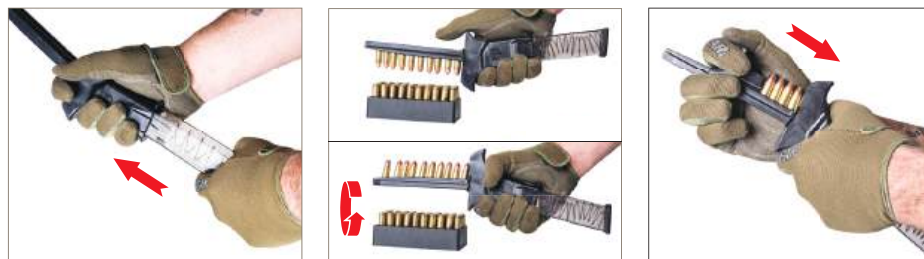

UNIVERSAL SPEEDLOADERS FOR PISTOLS

COMPATIBLE WITH THE FOLLOWING MANUFACTURERS

SEE HOW IT ALL WORKS AT:
WWW.ETSGROUP.US/LOADERS

UNIVERSAL SPEEDLOADERS FOR RIFLES

LOADS THE FOLLOWING MAGAZINES

G36, STEYR AUG, COLT SMG, AND MORE...

LOADS THE FOLLOWING CALIBERS

5.56 X 45/.223   .300 BLK
.308   5.45 X 39
7.62 X 39   9MM (RIFLE)
AND MORE

SEE HOW IT ALL WORKS AT:
WWW.ETSGROUP.US/LOADERS