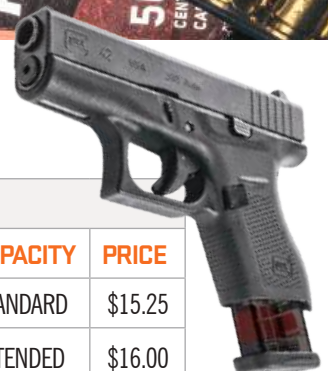

.40 CAL ETS MAGS FOR GLOCK

MODEL	FITS	ROUND COUNT	CAPACITY	PRICE
SMK-GLK-27	FITS GLOCK® 27	9RD	STANDARD	$15.25
SMK-GLK-23	FITS GLOCK® 23, 27	13RD	STANDARD	$15.25
SMK-GLK-22	FITS GLOCK® 22, 23, 24, 27, 35	16RD	STANDARD	$15.25
SMK-GLK-22-140	FITS GLOCK® 22, 23, 24, 27, 35 (LENGTH 140MM) COMPETITION LEGAL	19RD	EXTENDED	$16.00
SMK-GLK-22-170	FITS GLOCK® 22, 23, 24, 27, 35 (LENGTH 170MM) COMPETITION LEGAL	24RD	EXTENDED	$16.00
SMK-GLK-22-210	FITS GLOCK® 22, 23, 24, 27, 35 (LENGTH 210MM)	30RD	EXTENDED	$16.00